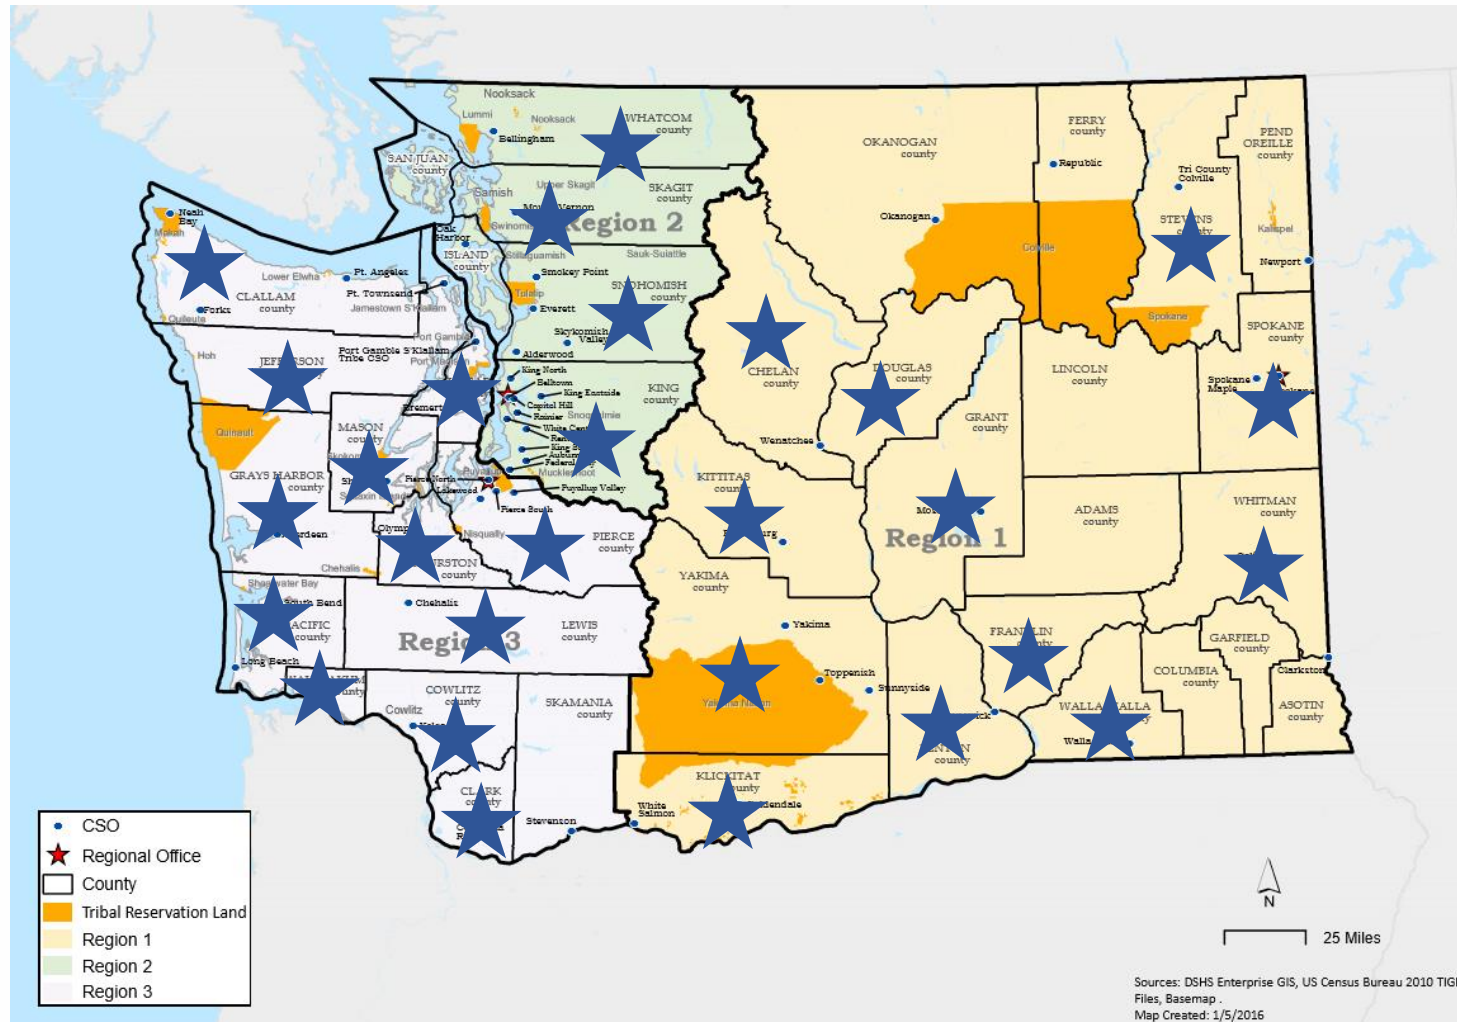

# Where are GOSH Services available?

## Region 2 Counties:

King  
Skagit  
Snohomish  
Whatcom

## Region 3 Counties:

Clark  
Clallam  
Cowlitz  
Grays Harbor  
Jefferson  
Kitsap  
Lewis  
Mason  
Pacific  
Pierce  
Thurston  
Wahkiakum

## Region 1 Counties:

Benton  
Chelan  
Douglas  
Franklin  
Grant  
Kittitas  
Klickitat  
Spokane  
Stevens  
Walla Walla  
Whitman  
Yakima