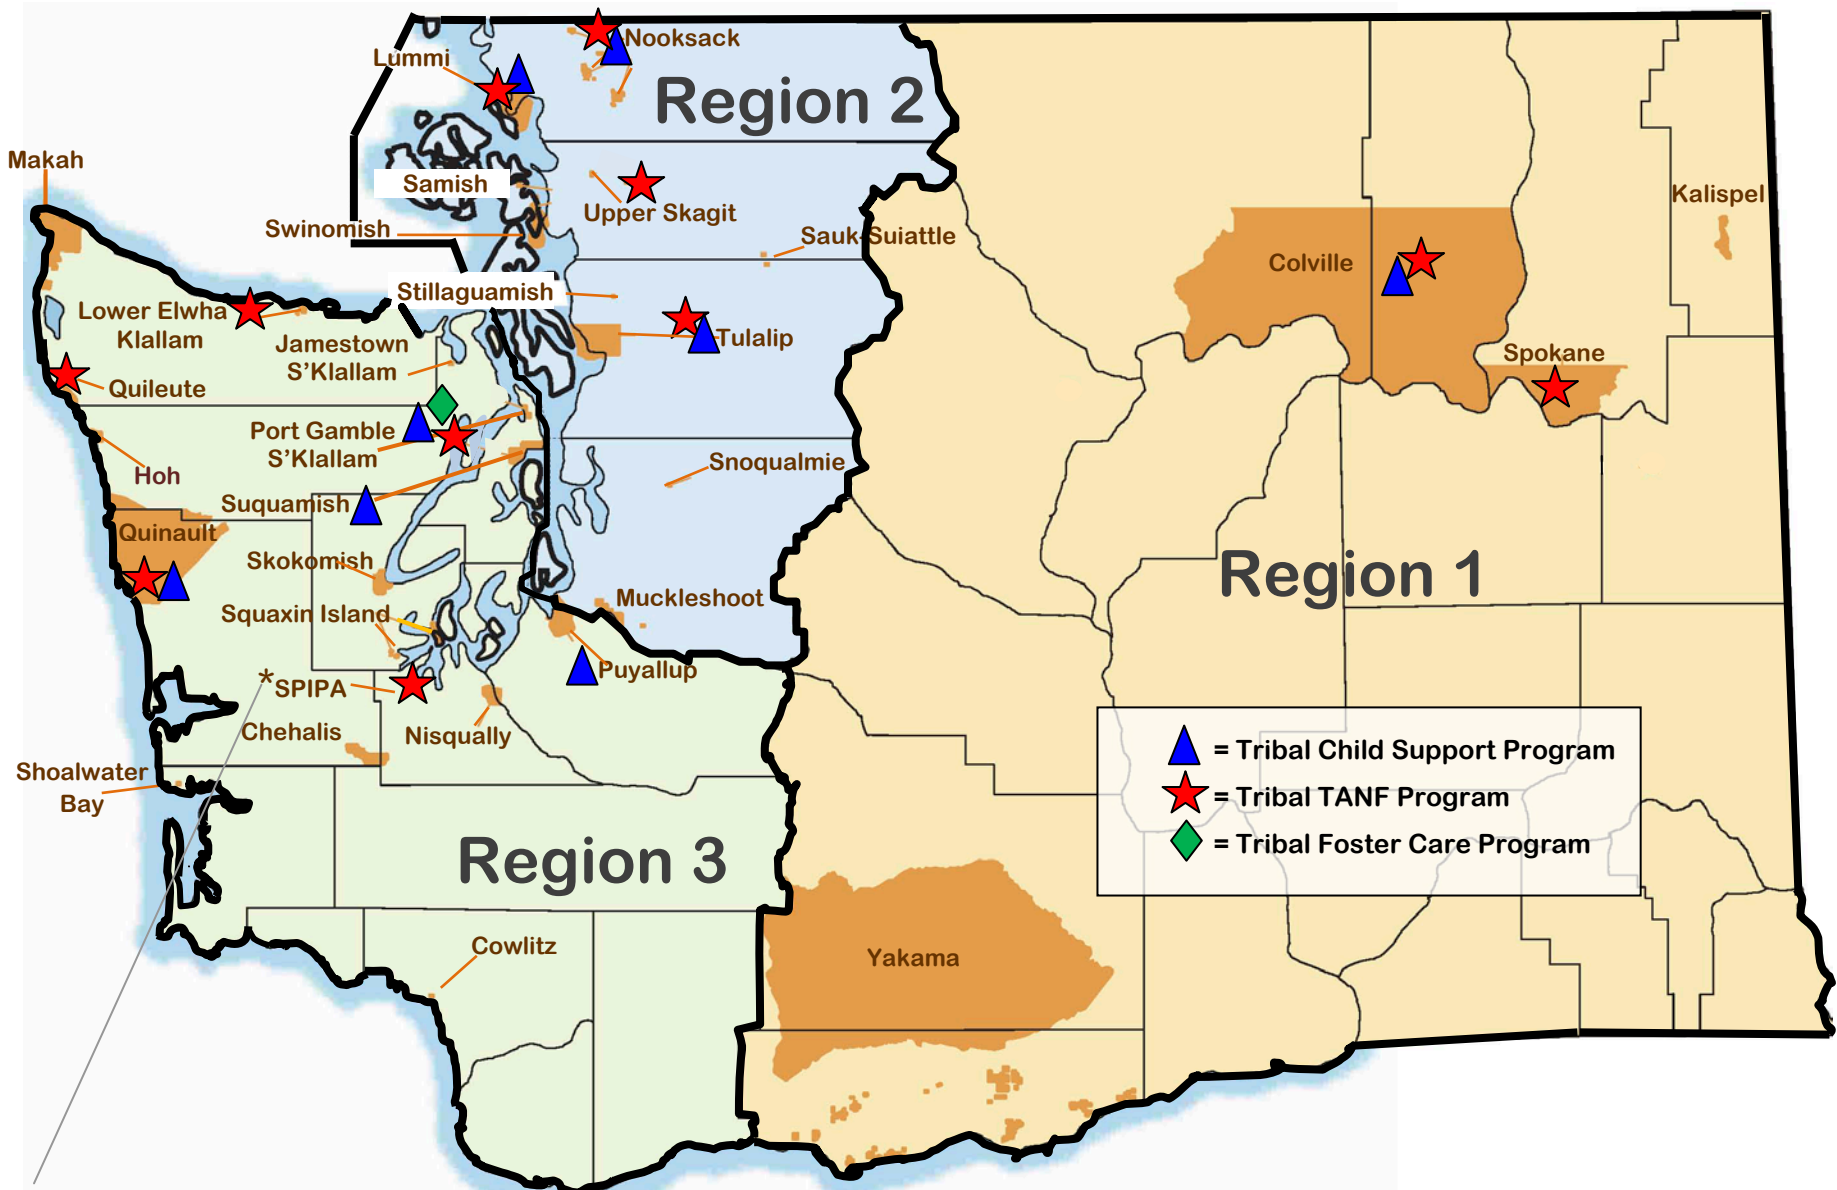

Federally Recognized Tribes of Washington State

*South Puget Intertribal Planning Agency (SPIPA) consortium of tribes
 SPIPA TANF - Nisqually Tribe, Squaxin Island Tribe, Skokomish Tribe, Shoalwater Bay Tribe & tribal members residing on the Puyallup reservation.