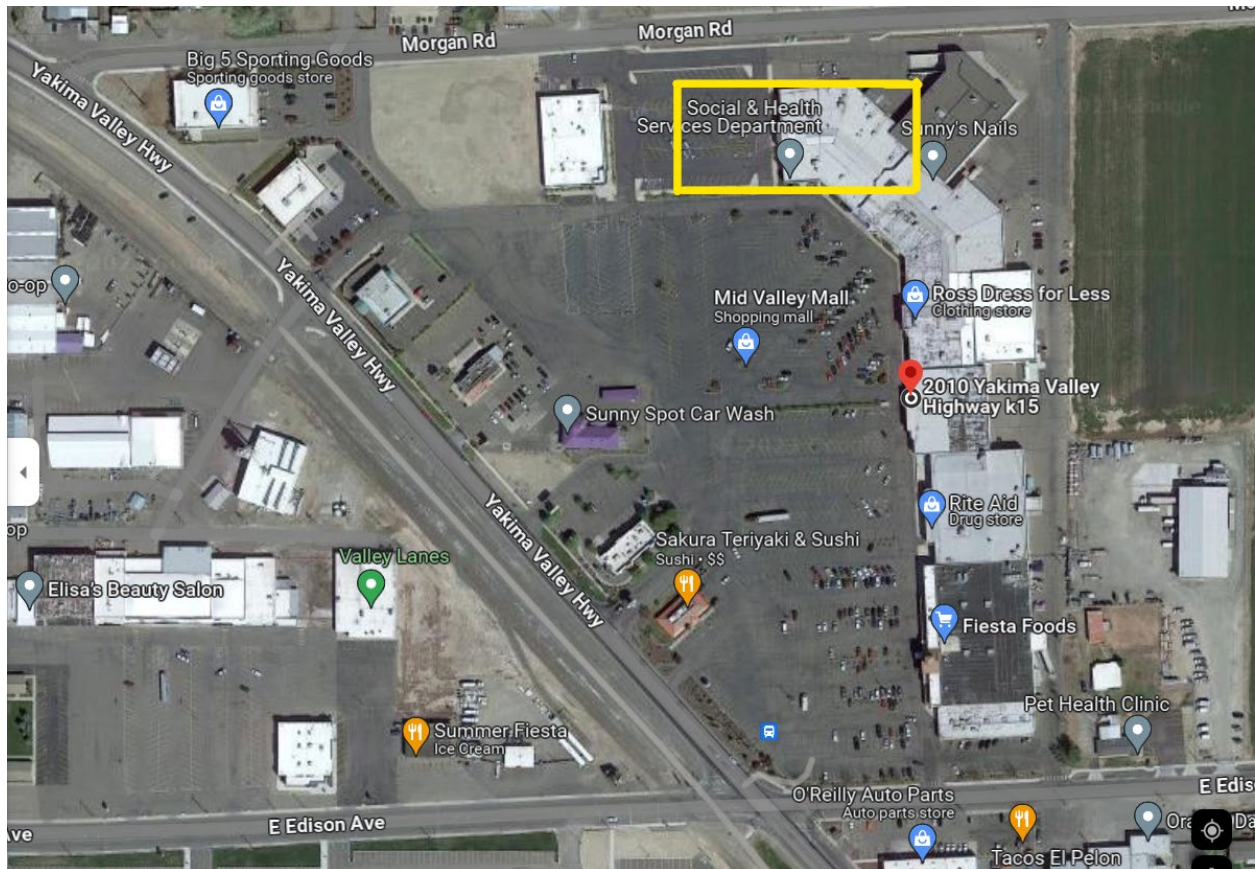

# Sunnyside Community Service Office (CSO)

2010 Yakima Valley Hwy, Suite K15  
Sunnyside, WA 98944

## FROM I-82

Take Exit 69 (to Sunnyside)

At the traffic light, take a left to Yakima Valley Highway